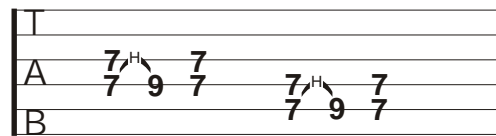

Sex and Candy - Marcy Playground

RIFF

1 a & a 2 a &

D **Bb** **A** **D**
Hangin' round downtown by myself and I had so much time
Bb **A** **D**
To sit and think about myself and then there she was
Bb **A** **D**
Like double cherry pie Yeah there she was
Bb **A**
Like disco superfly